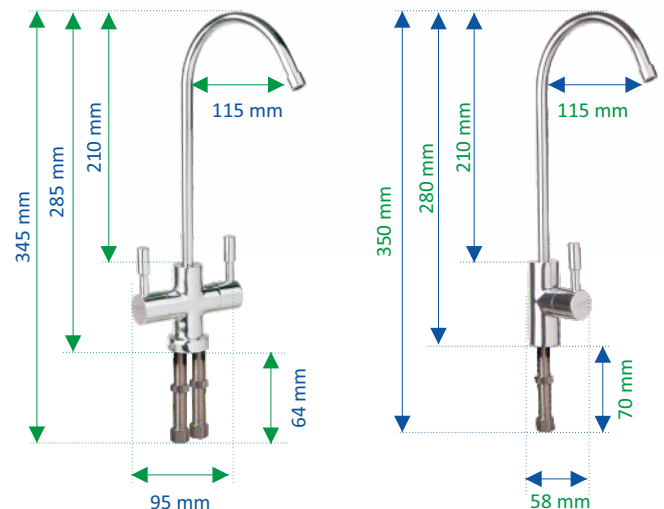

Original spouts have SUPREME logo on the mixer

High quality

They match the majority of osmotic and under-counter systems available on the market

Modern design – they perfectly match every kitchen

Modern spouts intended for water filtering systems
available in single- and dual-circuit versions in the offer

www.supremefilters.com

Description:

A modern line of spouts of **SUPREME brand**, intended for water filtering systems. The spouts are available in single- and dual-circuit versions and are compatible with the majority of filtering systems available on the market. The products are equipped with rotary 360° spout.

Additional information

Fx01 – connection pipe diameter – 10 mm

Fx02 – connection pipe diameter – 10 mm, spacing 18 mm